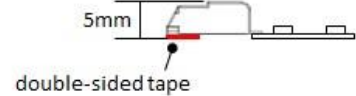

2- DIY

Fabriquer votre propre  
luminaire avec les composants  
LINEO

Ruban DEL LINEO

Led Strip with soldered connector

Application Type	Voltage	LED	Led/m	Watt/m	Lumen/m	CRI	Drive	Color
Floating Shelves	24 Vdc	2016	120	9,6	840	> 90	CC	2700K
Accent Lighting								3000K
								3500K
								4000K