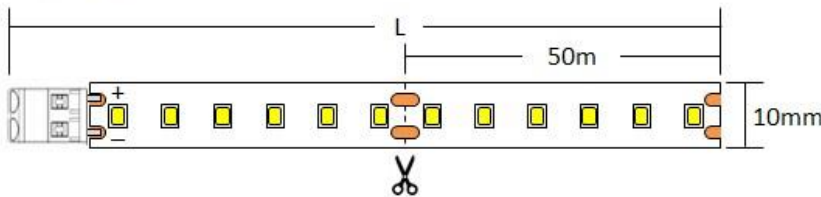

2- DIY

Fabriquer votre propre  
luminaire avec les composants  
LINEO

Ruban DEL LINEO

Led Strip with soldered connector

Application Type	Voltage	LED	Led/m	Watt/m	Lumen/m	CRI	Drive	Color
Floating Shelves	24 Vdc	2016	120	9,6	840	> 90	CC	2700K
Accent Lighting								3000K
								3500K
								4000K