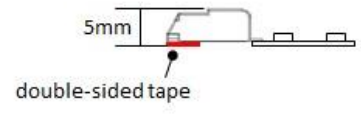

2- DIY

Fabriquer votre propre luminaire avec les composants LINEO

Ruban DEL LINEO

Led Strip with soldered connector

Application Type	Voltage	LED	Led/m	Watt/m	Lumen/m	CRI	Drive	Color
Under Cabinet	24 Vdc	2835	120	19,2	1900	> 90	CC	2700K
Indirect Lighting								3000K 4000K