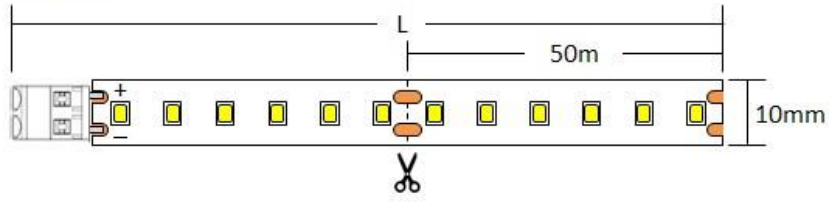

2- DIY

Fabriquer votre propre luminaire avec les composants LINEO

Ruban DEL LINEO

Led Strip with soldered connector

Application Type	Voltage	LED	Led/m	Watt/m	Lumen/m	CRI	Drive	Color
Under Cabinet	24 Vdc	2835	120	19,2	1900	> 90	CC	2700K
Indirect Lighting								3000K 4000K