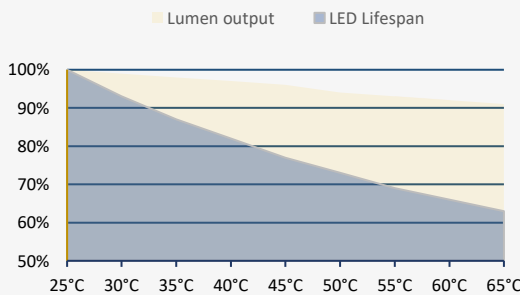

UNIVERSAL STRIP

SC Series 58W 9 500 lumen

One single UNIVERSAL product for all your needs

- Canadian universal voltage 120 - 347V
- 9 500 Lumen
- Option : Adjustable between 2 000 and 9 500 Lumen

RATINGS

Model no.	Lumen adjustable output (±10%)	Input Power (±10%)	Voltage	Relative intensity at 25°C		CCT / CRI	Adjustable light levels
				After 50 000 h	After 100 000 h		
SC - 58 – 4000K - LV SC - 58 – 5000K - LV	9 500	65 W	120 - 347V	91%	82%	4000K / 80 5000K / 80	Not applicable
SC - 58 – 4000K - LV - MD SC - 58 – 5000K - LV - MD	2 000 - 9 500	65 W	120 - 347V	91%	82%	4000K / 80 5000K / 80	Manual dimmer (located inside)

• Typical Lumen, will be affected by the CCT and ambient temperature.

- Operating temperature: -40°C to 40°C
- Warehousing temperature: -40°C to 60°C

Effects Of Ambient Temperature

Ambient temperature

The lumen output and the lifespan of the luminaires are greatly affected by ambient temperature.

Example :

At 40°C, the lumen output is reduced by 4% and the lifespan of the LED by 20%. A 50 000h luminaire will result in a shortened lifespan of 40 000 h

WEIGHT AND DIMENSIONS

Model	Length	Width	Height	Weight
SC Serie	1220 mm	75 mm	70 mm	4 lb