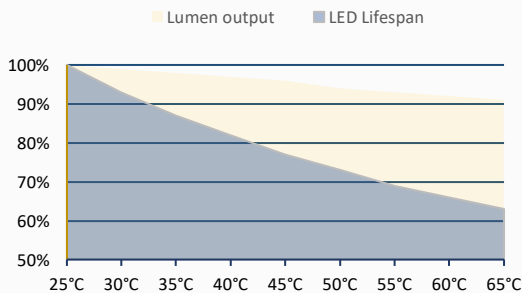

UNIVERSAL STRIP

SC Series

A single UNIVERSAL product for all your needs :

- Canadian Universal Voltage 120-347V
- Lumen Output from 700 to 13 000

RATINGS

Model	Lumen Output ±10%	Input Power ±10%	Input Voltage	Relative Intensity @ 25C		CRI / CCT	Working Ambient Temperature	Storage Ambient Temperature	Options
				@ 50 000 h	@ 100 000 h				
SC-47-yyyyK-LV	7 200	48 W	120-347V	91%	82%	3500 K 4000 K 5000 K 80 CRI	-40°C to 40°C	-40°C to 60°C	Waterproof Quick-Connect 0-10V / PWM Bluetooth
SC-50-yyyyK-LV	8 400	54 W	120-277V						
SC-58-yyyyK-LV	9 500	65 W	120-347V						
SC-60-yyyyK-LV	9 500	65 W	120-277V						
SC-80-yyyyK-LV	11 500	78 W	120-277V						
SC-82-yyyyK-LV	13 000	86 W	120-347V						

yyyy : CCT (3500 – 4000 – 5000)

Effects of Ambient Temperature

Ambient Temperature

The lumen output and lifespan of luminaires are greatly affected by ambient temperature.

Example :

At 40°C, the lumen output is reduced by 4%, and the lifespan by 20%. Therefore, a 50,000h rated luminaire will have a lifespan of 40,000h.